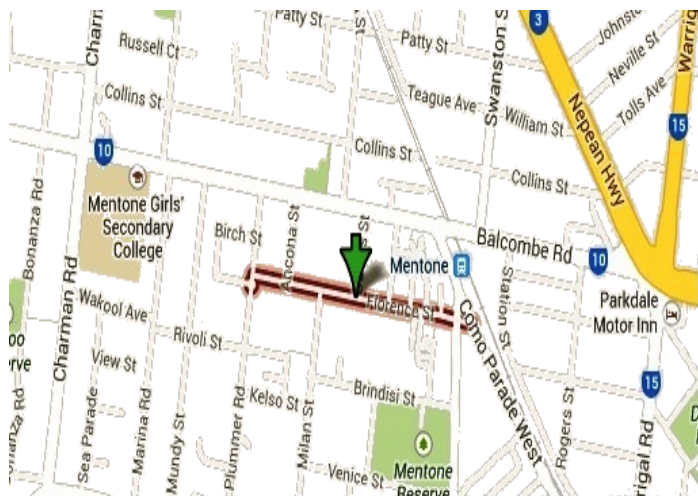

LAST DAY OF TRADE FOR 2017 - THURSDAY 14th DECEMBER

BOB STEWART UNIFORM SHOP LOCATION & HOURS

54 - 56 FLORENCE STREET, MENTONE

T: 9036 7367 E: Mentone@bobstewart.com.au

Scan QR code to view our shop location in Google maps!